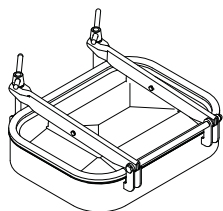

Cover finish: Electro polished

Internal: Less Ra 0.8µm

External: Less Ra 0.8µm

Frame finish: Brushed

Internal: Ra ≥3.0 µm

External: Ra ≥3.0 µm

Covers placed below liquid level

Cover shape	Type	Function	Pressure Range* bar	Relief Valve (option)
Rectangular	R-235x185	Washing machines	0.5	
Rectangular	R-440x332	Static tank and Washing machines	0.5	
Rectangular	R-555x432	Static tank and Washing machines	1.0	
Rectangular	R-332x440	Static tank and Washing machines	0.5	
Rectangular	R-432x555	Static tank and Washing machines	0.8	

* Calculated max. pressure (bar).

R-432x555

R-235x185

R-440x332

R-555x432

R-332x440

4208-0000

Alfa Laval reserves the right to change specifications without prior notification.