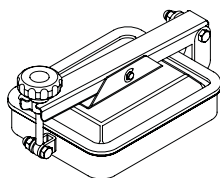

Covers placed below liquid level

Cover shape	Type	Function	Pressure Range* bar	Relief Valve (option)
Rectangular	R-235x185	Washing machines	0.5	
Rectangular	R-440x332	Static tank and Washing machines	0.5	
Rectangular	R-555x432	Static tank and Washing machines	1.0	
Rectangular	R-332x440	Static tank and Washing machines	0.5	
Rectangular	R-432x555	Static tank and Washing machines	0.8	

* Calculated max. pressure (bar).

R-235x185

4208-0000

Alfa Laval reserves the right to change specifications without prior notification.

How to contact Alfa Laval

Contact details for all countries are continually updated on our website. Please visit www.alfalaval.com to access the information direct.