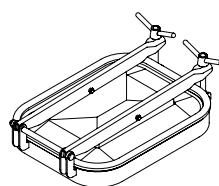

Cover finish: Electro polished

Internal: Less Ra 0.8µm

External: Less Ra 0.8µm

Frame finish: Brushed

Internal: Ra ≥3.0 µm

External: Ra ≥3.0 µm

Covers placed below liquid level

Cover shape	Type	Function	Pressure Range* bar	Relief Valve (option)
Rectangular	R-235x185	Washing machines	0.5	
Rectangular	R-440x332	Static tank and Washing machines	0.5	
Rectangular	R-555x432	Static tank and Washing machines	1.0	
Rectangular	R-332x440	Static tank and Washing machines	0.5	
Rectangular	R-432x555	Static tank and Washing machines	0.8	

* Calculated max. pressure (bar).

R-432x555

R-235x185

R-440x332

R-555x432

R-332x440

4208-0000

Alfa Laval reserves the right to change specifications without prior notification.