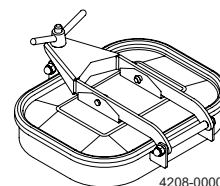

Cover finish: Electro polished

Internal: Less Ra 0.8µm

External: Less Ra 0.8µm

Frame finish: Brushed

Internal: Ra ≥3.0 µm

External: Ra ≥3.0 µm

Covers placed below liquid level

Cover shape	Type	Function	Pressure Range* bar	Relief Valve (option)
Rectangular	R-235x185	Washing machines	0.5	
Rectangular	R-440x332	Static tank and Washing machines	0.5	
Rectangular	R-555x432	Static tank and Washing machines	1.0	
Rectangular	R-332x440	Static tank and Washing machines	0.5	
Rectangular	R-432x555	Static tank and Washing machines	0.8	

* Calculated max. pressure (bar).

R-432x555

R-235x185

R-440x332

R-555x432

R-332x440

4208-0000

Alfa Laval reserves the right to change specifications without prior notification.